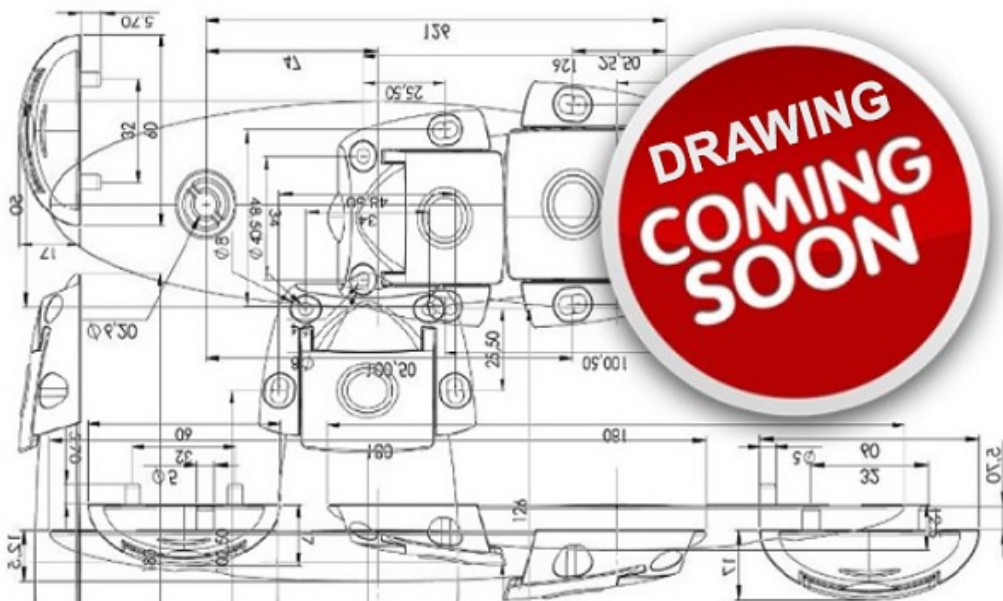

PRODUCT SHEET

Description:

Wall/Glass Connector,90DG, Polished Alu, F/"Cosmos

Item number:

28.29.102-9

Units	Box	Carton	HS Code	Barcode
Pcs.	1	10	8302490099	 5704866467087

SISO A/S
Mileparken 11
DK-2740 Skovlunde
Denmark
VAT: DK 24786013